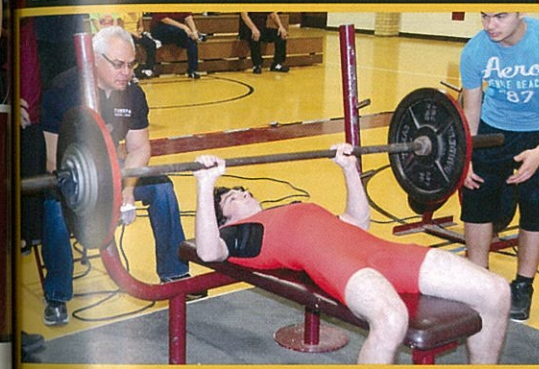

Powerlifting

Regional Qualifier

Jeanette Palacios

Standing: Jeanette Palacios, Kristin Lara, Anita Orona
 Kneeling: Austin Awbrey, Joey Torres, Berry Kilgore, Marcus Williams, Keele Valenzuela, Kisan Valenzuela