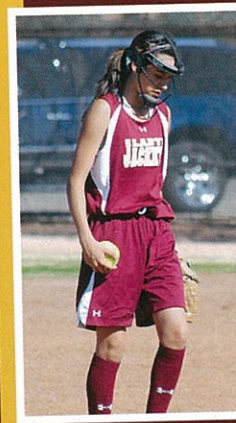

JV Softball

Back row: Justine Marshall, Thalia Gallardo, Shelby Acosta, Taelor Shropshire, Shayla Harden
 Middle row: Yara'Aly Saucedo, Denise Sapien, Neima Hernandez
 Front row: Courtney Moore, Emely Chacon, Promise Rios, Alexis Garcia

Powerlifting

Regional Qualifier

Jeanette Palacios

Standing: Jeanette Palacios, Kristin Lara, Anita Orona
 Kneeling: Austin Awbrey, Joey Torres, Berry Kilgore, Marcus Williams, Keele Valenzuela, Kisan Valenzuela