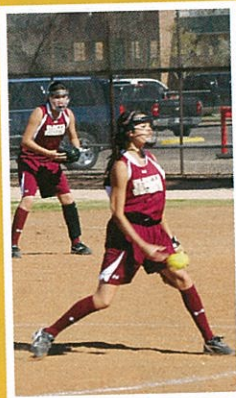

JV Softball

Back row: Justine Marshall, Thalia Gallardo, Shelby Acosta, Taelor Shropshire, Shayla Harden
 Middle row: Yara'Aly Saucedo, Denise Sapien, Neima Hernandez
 Front row: Courtney Moore, Emely Chacon, Promise Rios, Alexis Garcia

Powerlifting

Regional Qualifier

Jeanette Palacios

Standing: Jeanette Palacios, Kristin Lara, Anita Orona
 Kneeling: Austin Awbrey, Joey Torres, Berry Kilgore, Marcus Williams, Keele Valenzuela, Kisan Valenzuela