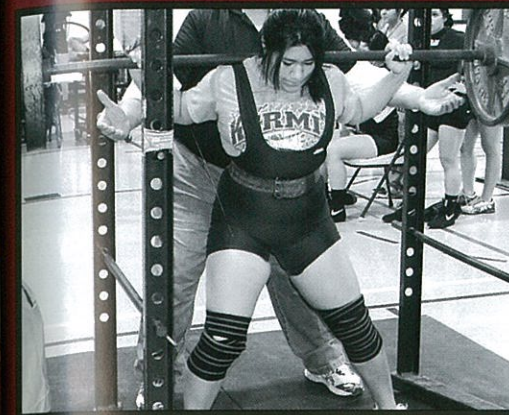

Powerlifting

Regional Qualifier

Jeanette Palacios

Standing: Jeanette Palacios, Kristin Lara, Anita Orona
 Kneeling: Austin Awbrey, Joey Torres, Berry Kilgore, Marcus Williams, Keele Valenzuela, Kisan Valenzuela