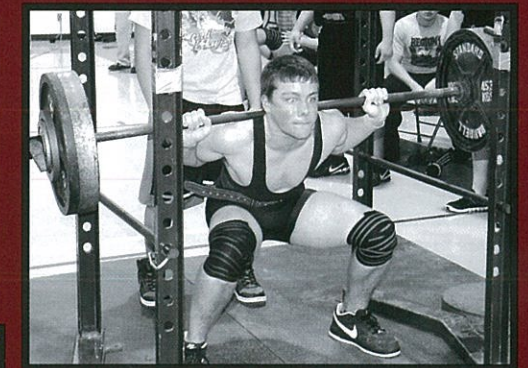

Powerlifting

Regional Qualifier

Jeanette Palacios

Standing: Jeanette Palacios, Kristin Lara, Anita Orona
 Kneeling: Austin Awbrey, Joey Torres, Berry Kilgore, Marcus Williams, Keele Valenzuela, Kisan Valenzuela