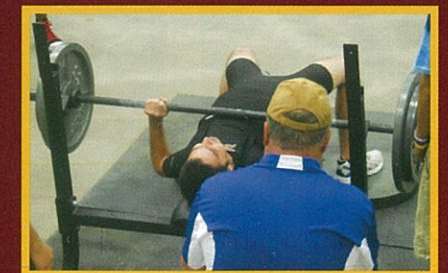

Powerlifting

Regional Qualifier

Jeanette Palacios

Standing: Jeanette Palacios, Kristin Lara, Anita Orona
 Kneeling: Austin Awbrey, Joey Torres, Berry Kilgore, Marcus Williams, Keele Valenzuela, Kisan Valenzuela