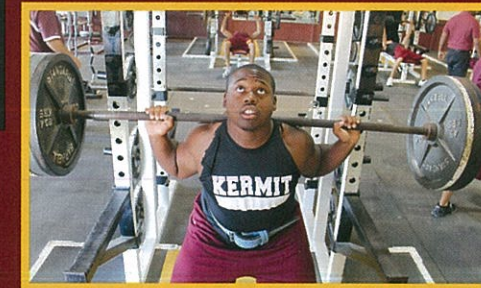

Powerlifting

Regional Qualifier

Jeanette Palacios

Standing: Jeanette Palacios, Kristin Lara, Anita Orona
 Kneeling: Austin Awbrey, Joey Torres, Berry Kilgore, Marcus Williams, Keele Valenzuela, Kisan Valenzuela